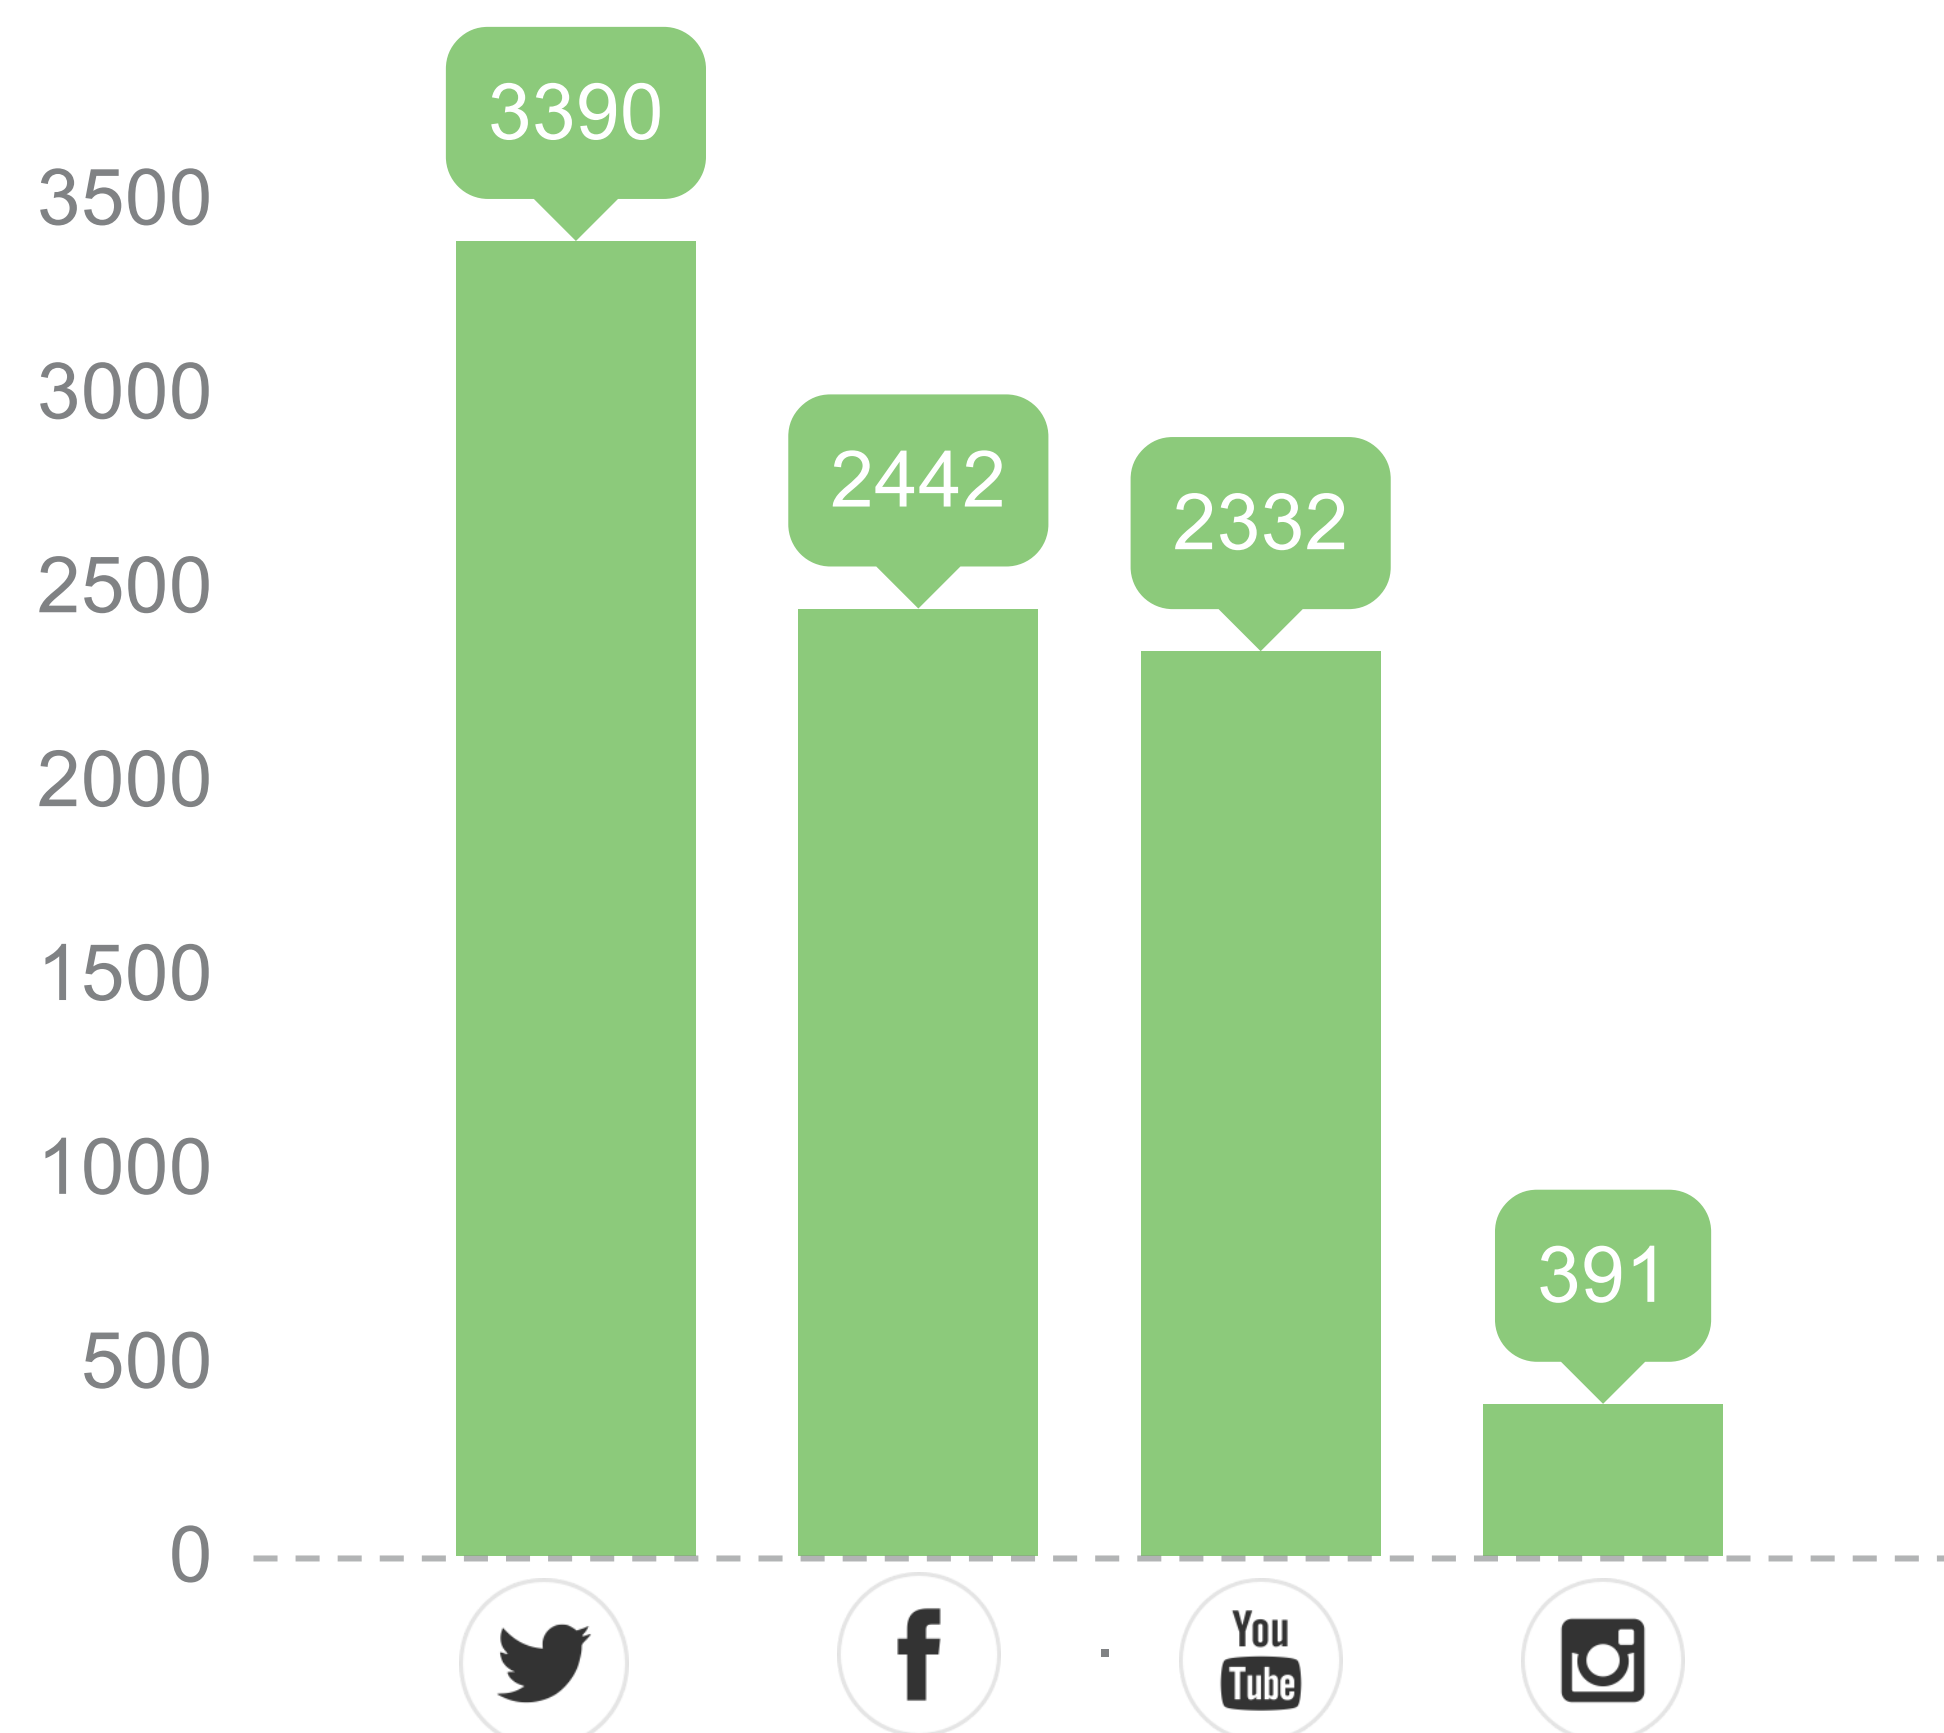

Website visits to extension.umd.edu/hgic

1.06M total pageviews

9.2% increase since 2016

Top five visited topics on HGIC website

People we are reaching and teaching through social media and our timely posts

8,555 total via social media

 **MARYLAND GROWS BLOG** New in 2017!

200 total subscribers

 **HGIC NEWSLETTER**

6,590 total subscribers

24 staff articles in the Baltimore Sun newspaper
4 staff articles in Washington Gardener Magazine