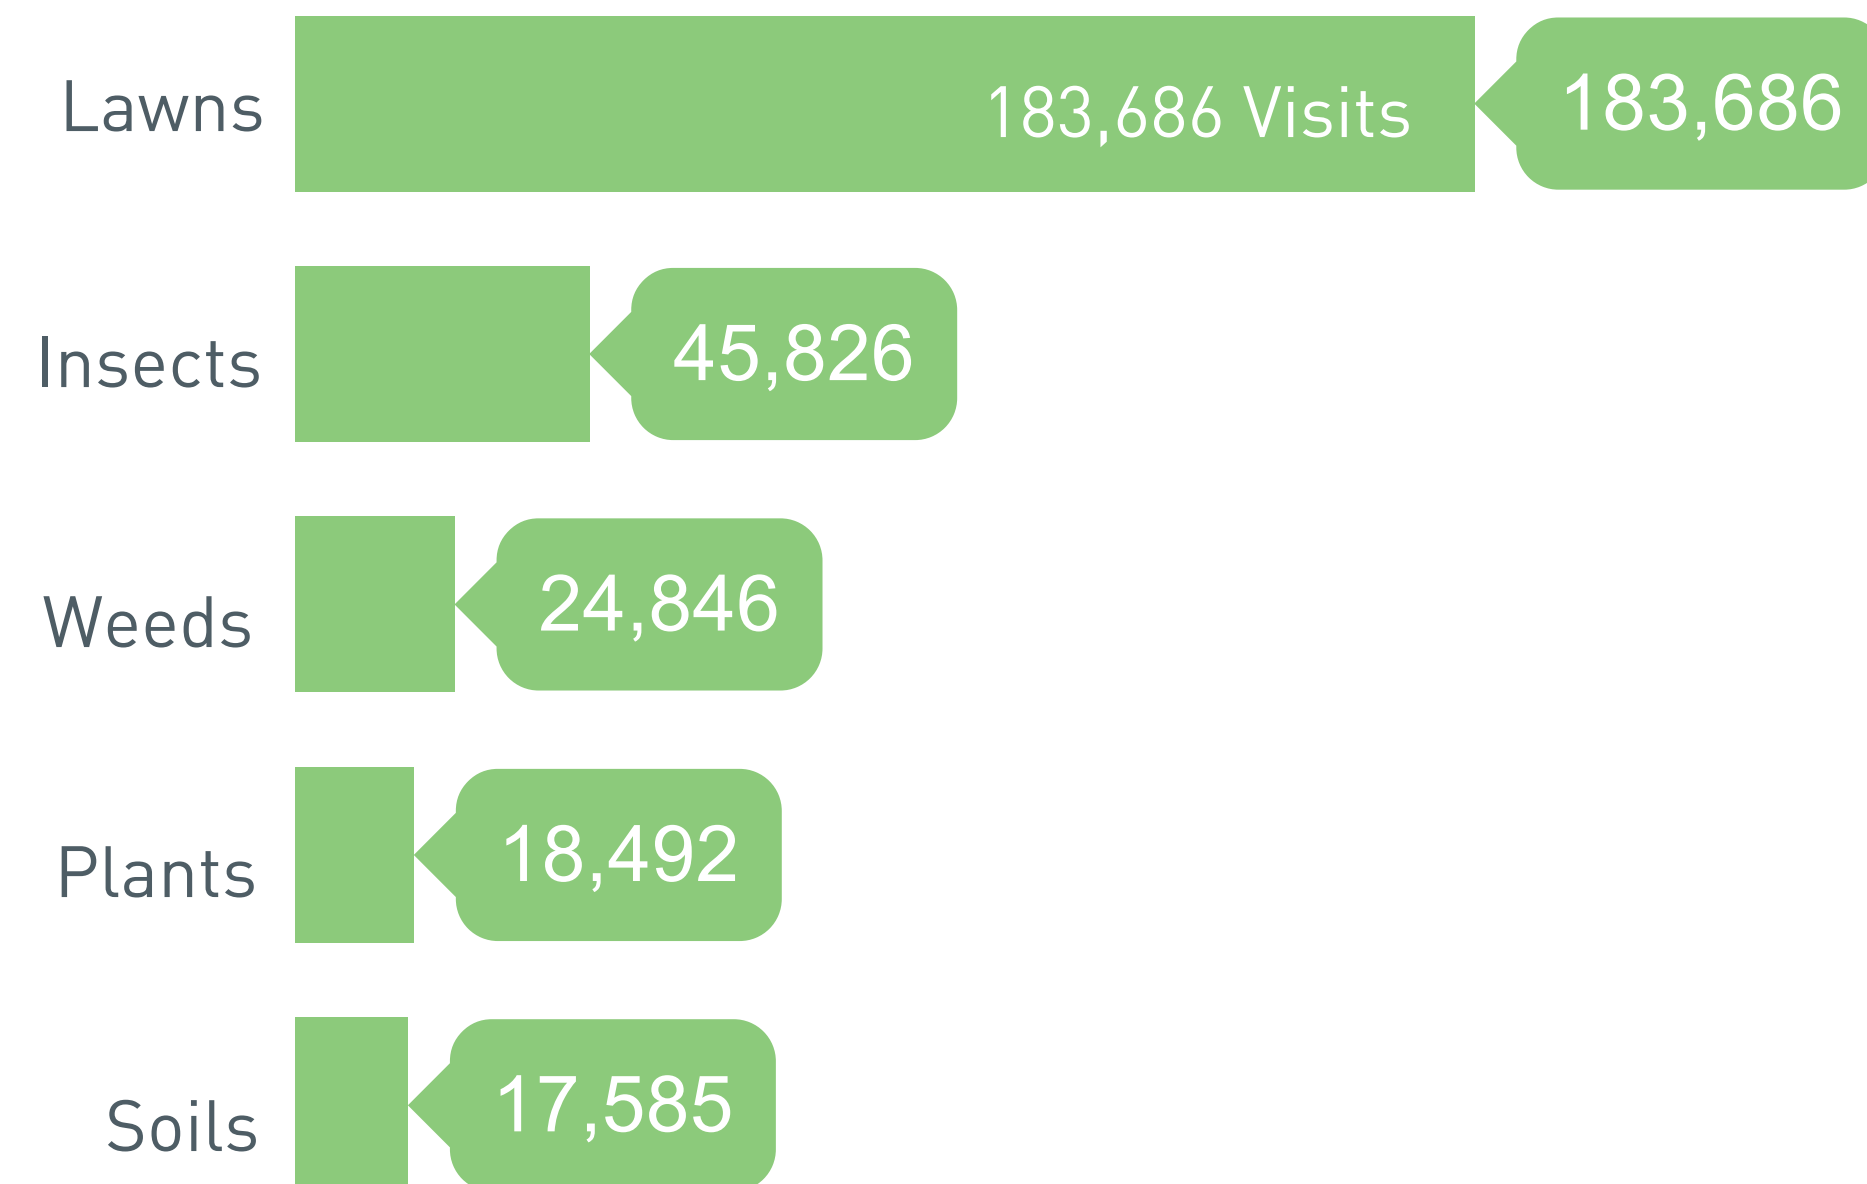

Website visits to extension.umd.edu/hgic

1.06M total pageviews

9.2% increase since 2016

Top five visited topics on HGIC website

People we are reaching and teaching through social media and our timely posts